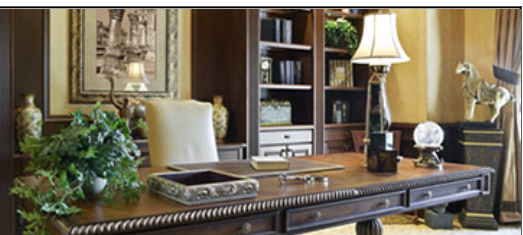

Equal Housing Opportunity

Property information deemed reliable but not guaranteed and should be verified.

Copyright © 2003-2012 Real Pro Systems LLC. All rights reserved.